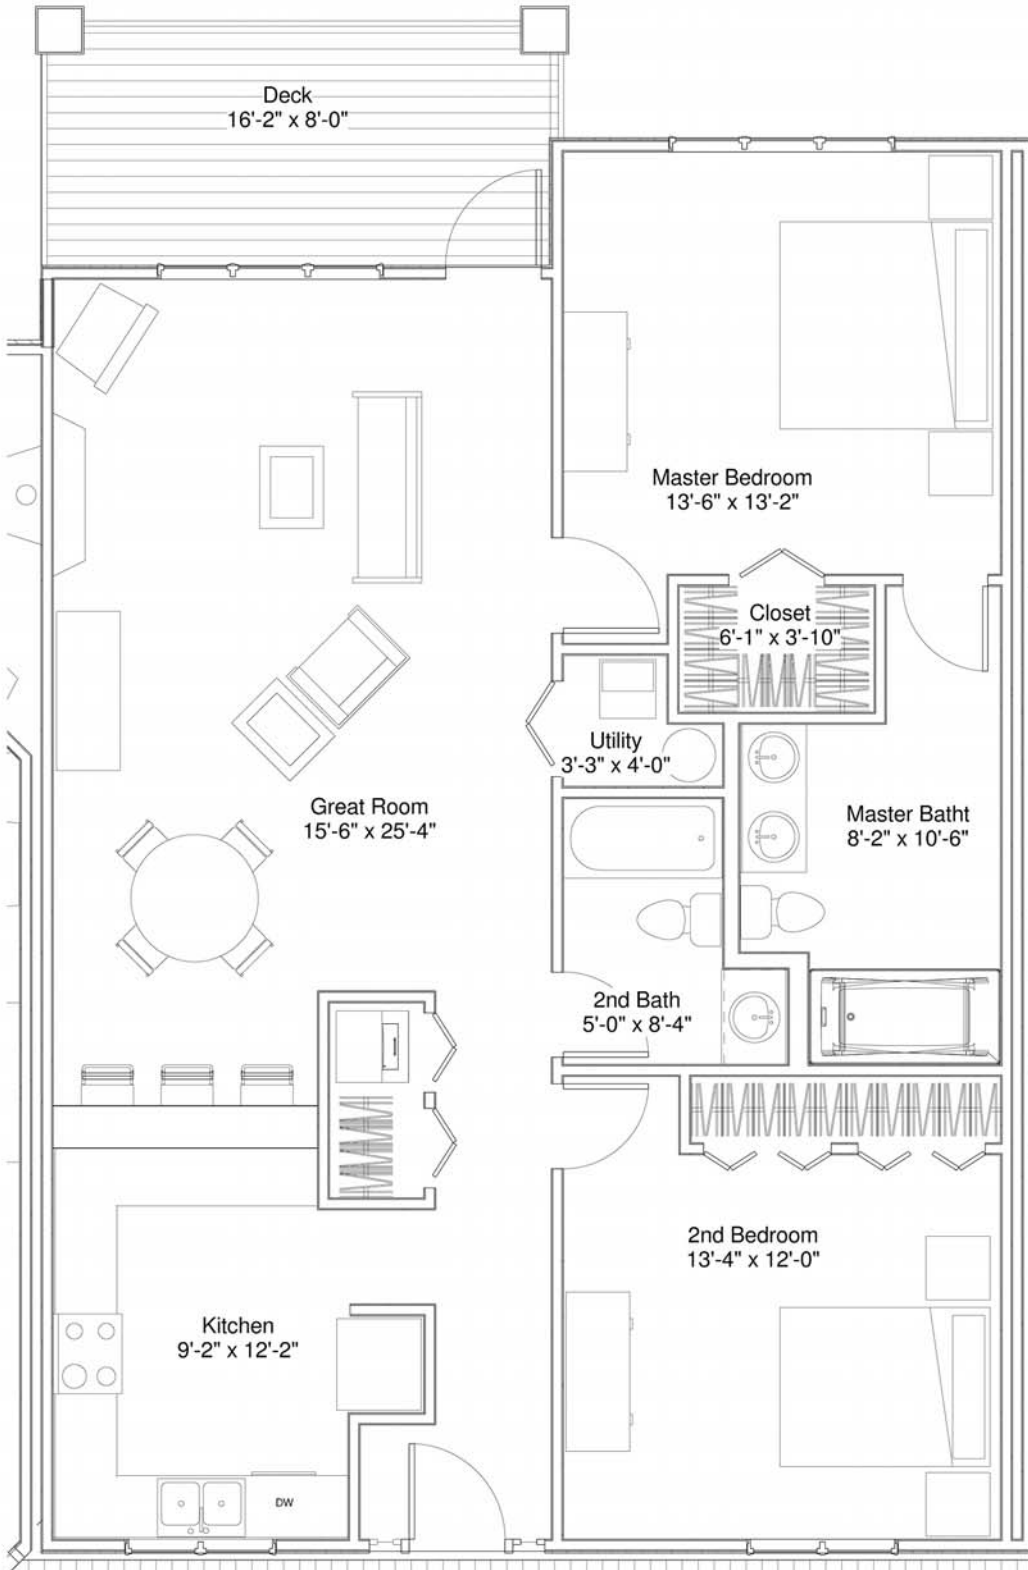

2 Bedroom Inside Condominium Unit
Units 202 & 203 - 1290 Total SF

Client:

Hallelujah Condominiums Building "A"
Hallelujah Communities
Shelby, NC

2 Bedroom Inside
Scale 3/8" = 1'-0"
1" SCALE CHECK