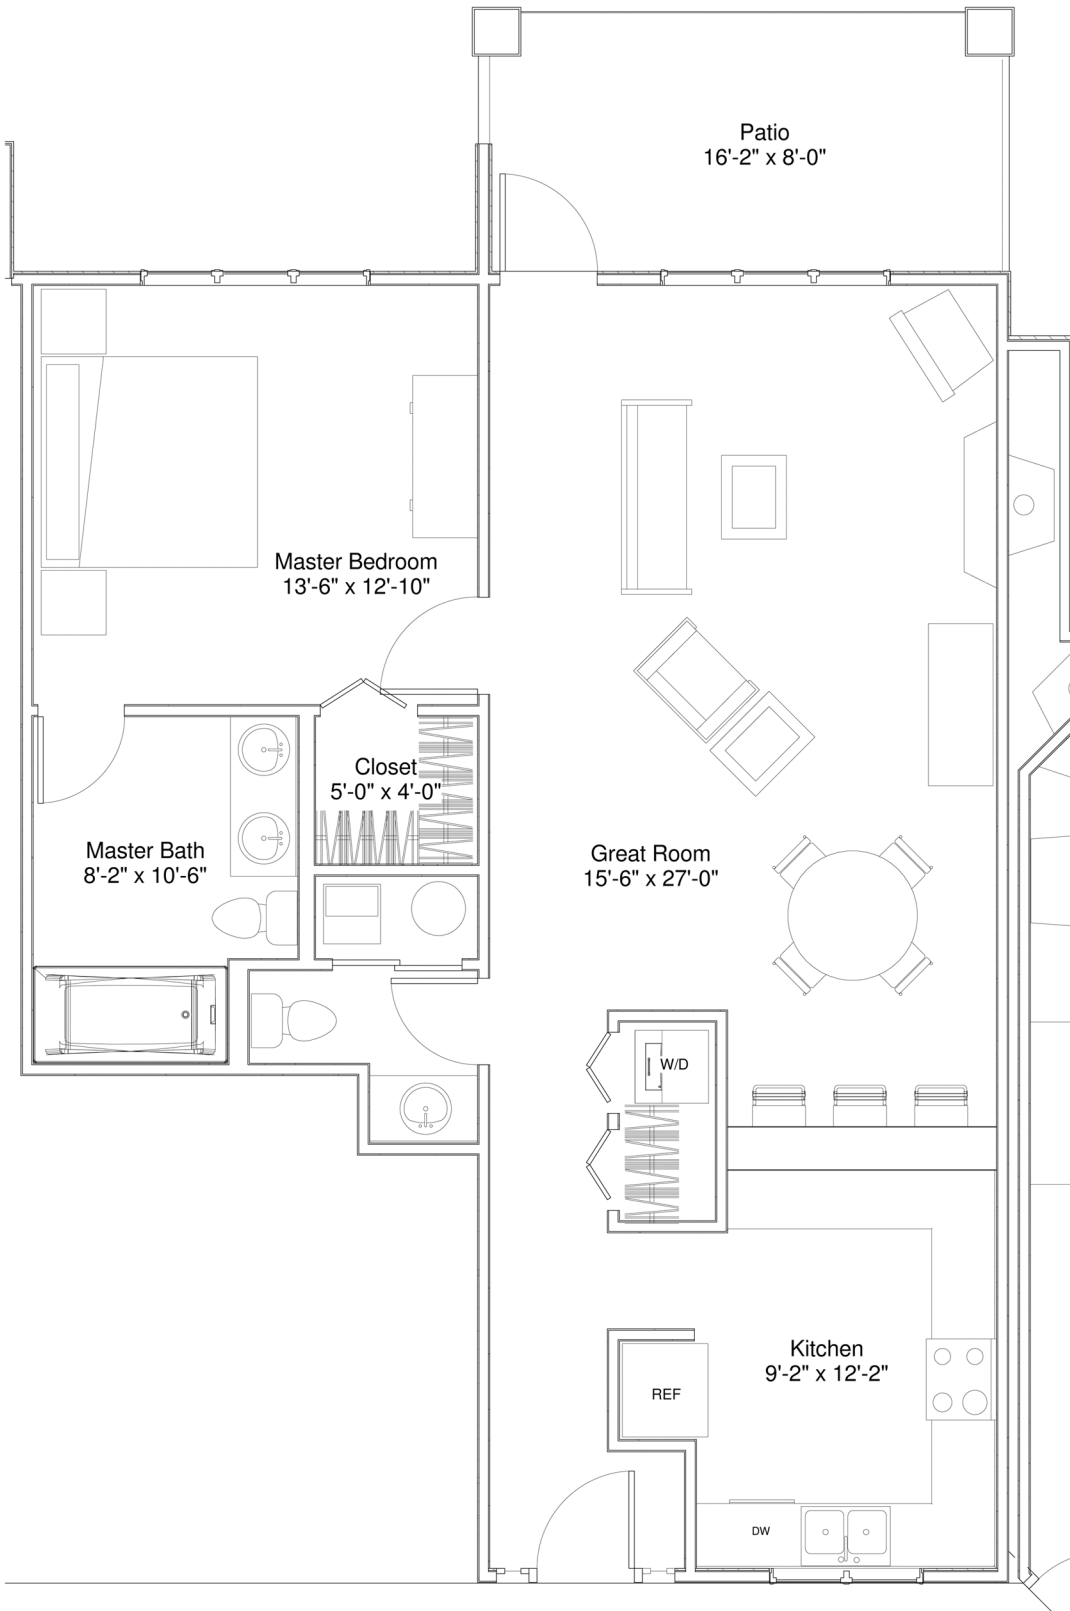

The Villages of Hallelujah Acres

A Community for Healthy Living

1 Bedroom Inside Condominium Unit Units 103 & 302 - 1014 Total SF

Client:

Hallelujah Condominiums Building "A"
Hallelujah Communities
Shelby, NC

1 Bedroom Inside
Scale 3/8" = 1'-0"
2" SCALE CHECK
SCALE CHECK